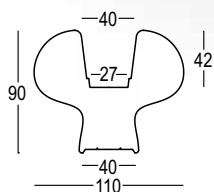

BOYO

DESIGN
GENTLE GIANTS
2012

Versione **light** /
Light version

Material: Polietilene / *Polyethylene*

Capacity: Lt 43

Gross Weight:

Art. 6270 Kg 28,5

Art. 6570 Kg 29