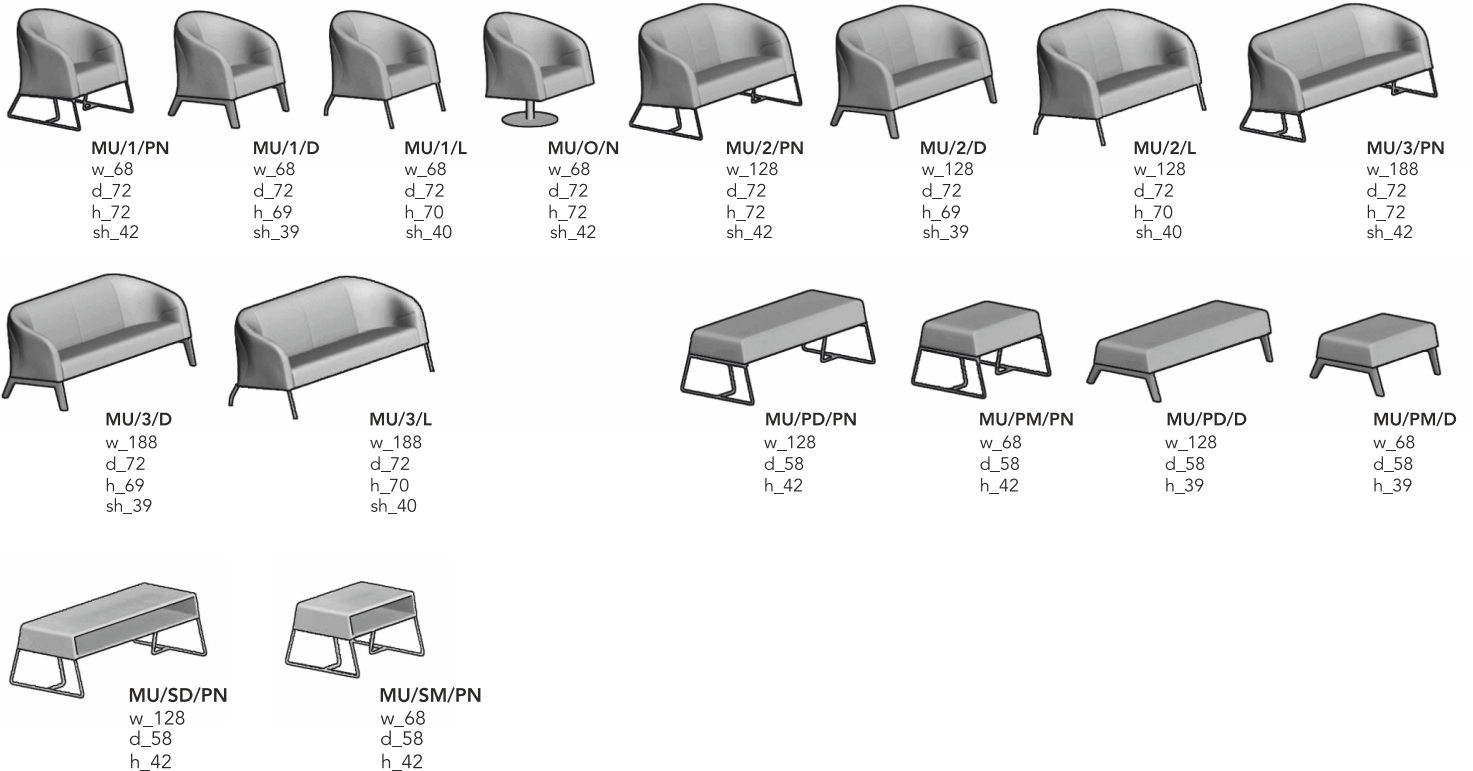

Elegant form and carefully prepared details combined with the comfort of use emphasize timeless beauty of the furniture. The collection refers to the trends of the 60s in terms of its design.

Thanks to the possibility of choosing the legs (stainless steel, painted metal and wooden legs), Mula sofas, armchairs and poufs may be placed in both modern and classic interiors.

<b>w</b>	<b>d</b>	<b>h</b>	<b>sh</b>
width Breite szerokość	depth Tiefe głębokość	height Höhe wysokość	seat height Sitzhöhe wysokość siedziska

mula.

[www.noti.pl](http://www.noti.pl)  
[biuro@noti.pl](mailto:biuro@noti.pl)  
T 61 896-64-80