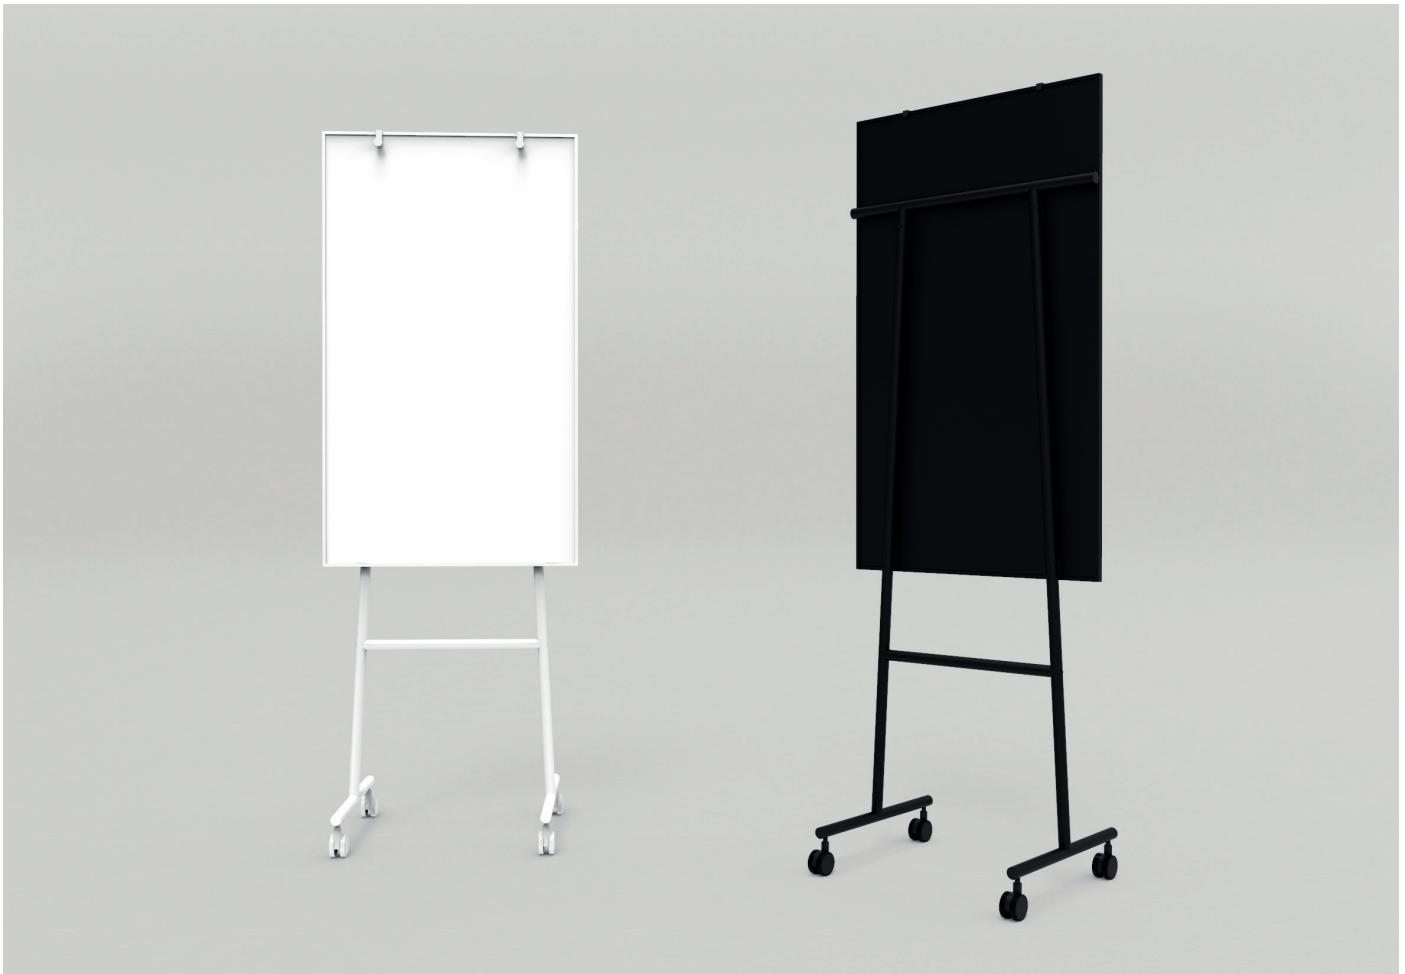

ONE mobile flip chart easel

The ONE mobile flip chart is a modern take on the classic mobile flip chart easel. Rounded legs and a prominent frame give the easel a subtle and stylish look. Magnetic ceramic steel writing surface and adjustable flip chart hooks. Available in black or white. Four white or black castors, two of which lock.

Design Christian Halleröd

Magnetic writing surface
 e3 certified 99% recyclable
 30-year warranty on writing surface
 Adjustable flip chart hooks

Article number	Name	Size b x h x d mm	Weight kg
91095S	ONE Mobile Flip Chart Easel Black	707 x 1960 x 500 (707 x 1207)	24
91095V	ONE Mobile Flip Chart Easel White	707 x 1960 x 500 (700 x 1207)	24

707 x 1960 x 500