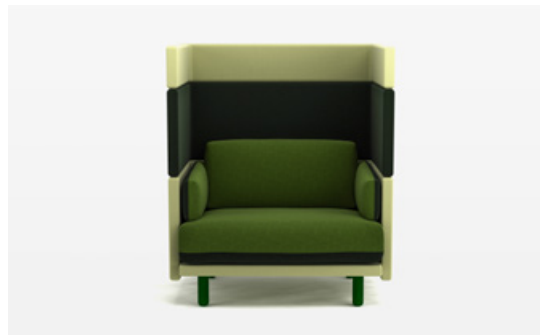

Specifications

Body
Plywood, High Resilience Foam
and Fabric

Legs
Solid oak or ash, Clear

Ingredients

Beech plywood

Ash or oak legs

Electro galvanised hanger bolts

High Resilience Foam

Fabric

Felt gliders

Multifunctional

The Arnhem Loveseat is multifunctional. Its modularity enables a broad range of applications. It is very suitable as a multifunctional workspace, in which one can concentrate and enjoy some privacy, as well as in a meeting place or waiting area.

Its side and backrests are horizontally stackable, which means they can be attached in three different heights and therefore enable the application to be an open community seat as well as an enclosed room-in-room space.

Bespoke option

Customize the colour of the legs

When ordering a minimum of 5 Arnhem Loveseats of the same design, the colour of the legs can be customized.