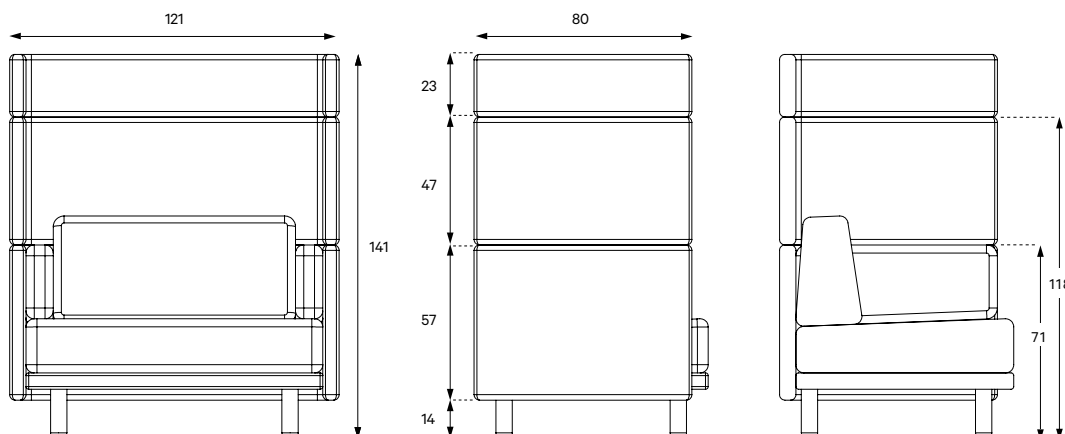

Its side and backrests are horizontally stackable, which means they can be attached in three different heights and therefore enable the application to be an open community seat as well as an enclosed room-in-room space.

Bespoke option

Customize the colour of the legs

When ordering a minimum of 5 Arnhem Loveseats of the same design, the colour of the legs can be customized.

Measurements

Seat depth – 55 cm

Weight Loveseat 71 – 37,4 kg

Size – 121 x 80 x 71; 0,69 m³

Weight Loveseat 94 – 45,44 kg

Size – 121 x 80 x 94; 0,91 m³

Weight Loveseat 118 – 54,7 kg

Size – 121 x 80 x 118; 1,14 m³

Weight Loveseat 141 – 62,8 kg

Size – 121 x 80 x 141; 1,36 m³