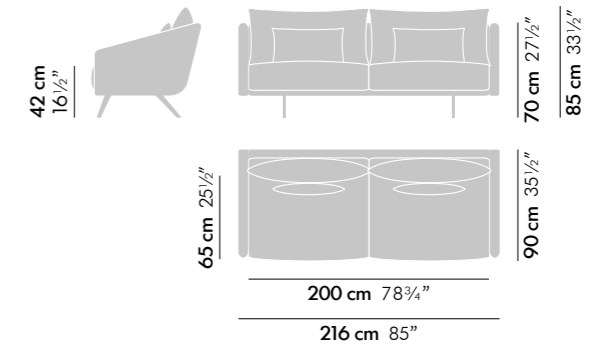

## DIMENSIONS

Armchair weight: 36 Kg.  
Frame dimensions without legs: 86 x 90 x 51 cm

Sofa weight: 69 Kg.  
Frame dimensions without legs: 216 x 90 x 51 cm

Ottoman weight: 13 Kg.  
Dimensions without legs: 70 x 90 x 21 cm

The chaiselongue can be attached to the right or left side, and reconfigured whenever you wish.

Weight: Sofa 69 kg + Chaiselongue 38 kg  
Frame dimensions without legs:  
Sofa: 216 x 90 x 51 cm  
Chaiselongue: 90 x 160 x 51 cm

### PACKING: 30 x 60 CUSHION

1 Cushion 30x60 = 1 box  
Size: 33 x 63 x 14 cm  
Volume: 0,03 m<sup>3</sup>  
Weight: 1,4 kg.

### PACKING: 40 x 40 CUSHION

1 Cushion 40x40 = 1 box  
Size: 40 x 40 x 14 cm  
Volume: 0,023 m<sup>3</sup>  
Weight: 1,2 kg.

CUSHION  
30 x 60 cm   
CODE: C36

CUSHION  
40 x 40 cm   
CODE: C40

OTTOMAN   
CODE: HO