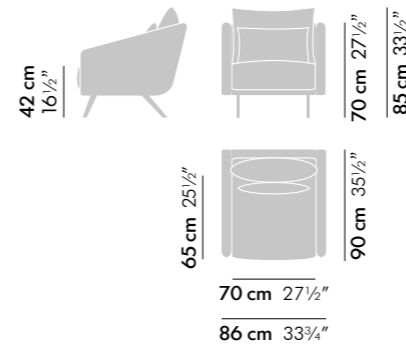

## DIMENSIONS

Armchair weight: 36 Kg.  
Frame dimensions without legs: 86 x 90 x 51 cm

Sofa weight: 69 Kg.  
Frame dimensions without legs: 216 x 90 x 51 cm

Ottoman weight: 13 Kg.  
Dimensions without legs: 70 x 90 x 21 cm

The chaiselongue can be attached to the right or left side, and reconfigured whenever you wish.

Weight: Sofa 69 kg + Chaiselongue 38 kg  
Frame dimensions without legs:  
Sofa: 216 x 90 x 51 cm  
Chaiselongue: 90 x 160 x 51 cm

### PACKING: 30 x 60 CUSHION

1 Cushion 30x60 = 1 box  
Size: 33 x 63 x 14 cm  
Volume: 0,03 m<sup>3</sup>  
Weight: 1,4 kg.

### PACKING: 40 x 40 CUSHION

1 Cushion 40x40 = 1 box  
Size: 40 x 40 x 14 cm  
Volume: 0,023 m<sup>3</sup>  
Weight: 1,2 kg.

CUSHION  
30 x 60 cm   
CODE: C36

CUSHION  
40 x 40 cm   
CODE: C40

OTTOMAN   
CODE: HO