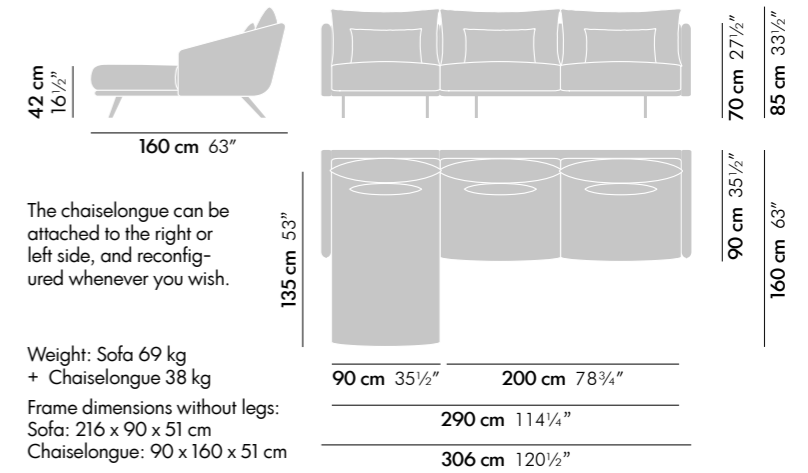

## DIMENSIONS

Armchair weight: 36 Kg.  
Frame dimensions without legs: 86 x 90 x 51 cm

Sofa weight: 69 Kg.  
Frame dimensions without legs: 216 x 90 x 51 cm

Ottoman weight: 13 Kg.  
Dimensions without legs: 70 x 90 x 21 cm

The chaiselongue can be attached to the right or left side, and reconfigured whenever you wish.

Weight: Sofa 69 kg + Chaiselongue 38 kg  
Frame dimensions without legs:  
Sofa: 216 x 90 x 51 cm  
Chaiselongue: 90 x 160 x 51 cm

### PACKING: ARMCHAIR

1 armchair = 1 box  
Size: 91 x 92 x 57 cm  
Volume: 0,477 m<sup>3</sup>  
Weight: 47 kg.

### PACKING: 30 x 60 CUSHION

1 Cushion 30x60 = 1 box  
Size: 33 x 63 x 14 cm  
Volume: 0,03 m<sup>3</sup>  
Weight: 1,4 kg.