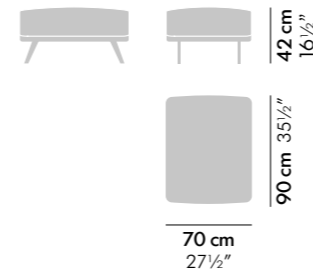

## DIMENSIONS

Armchair weight: 36 Kg.  
Frame dimensions without legs: 86 x 90 x 51 cm

Sofa weight: 69 Kg.  
Frame dimensions without legs: 216 x 90 x 51 cm

Ottoman weight: 13 Kg.  
Dimensions without legs: 70 x 90 x 21 cm

The chaiselongue can be attached to the right or left side, and reconfigured whenever you wish.

Weight: Sofa 69 kg + Chaiselongue 38 kg  
Frame dimensions without legs:  
Sofa: 216 x 90 x 51 cm  
Chaiselongue: 90 x 160 x 51 cm

30x60 cm cushion weight: 1 Kg.

40x40 cm cushion weight: 0,85 Kg.

### PACKING: 40 x 40 CUSHION

1 Cushion 40x40 = 1 box  
Size: 40 x 40 x 14 cm  
Volume: 0,023 m<sup>3</sup>  
Weight: 1,2 kg.

CUSHION  
30 x 60 cm   
CODE: C36

CUSHION  
40 x 40 cm   
CODE: C40

OTTOMAN   
CODE: HO