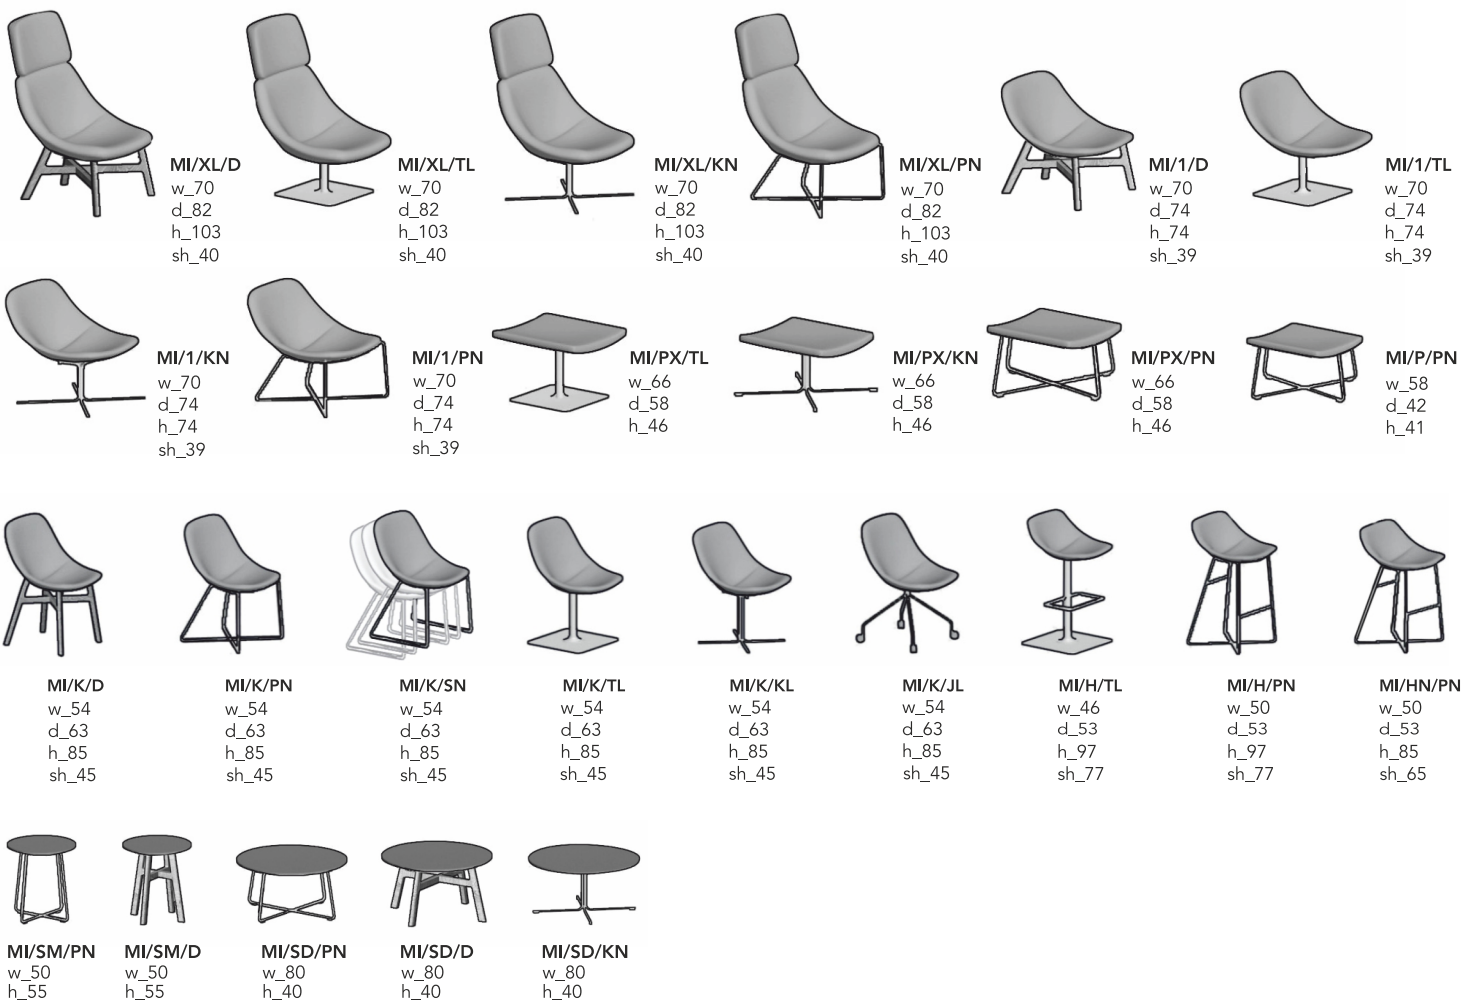

A large family of seats for uses both at home and in the office, hotel, restaurant, club, waiting rooms. The strongly profited bucket shape providing high seating comfort, its elegant form and carefully prepared details are features, which make the furniture stand out in the market.

The characteristic bucket shape is repeatable in armchairs, chairs and hackers which are made of the molded polyurethane foams forms. The collection is complemented with small tables with tops of varnished or naturally veneered MDF, set on supports matching the seats.

w	d	h	sh
width Breite szerokość	depth Tiefe głębokość	height Höhe wysokość	seat height Sitzhöhe wysokość siedziska

mishell.

www.noti.pl
biuro@noti.pl
T 61 896-64-80